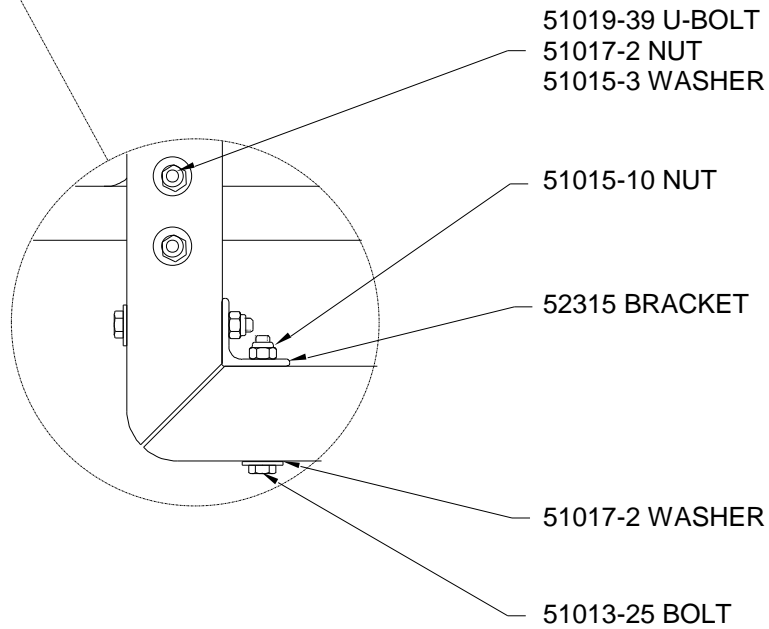

PART NUMBER		DESCRIPTION	PRICES	UNITS
ARP52141	- 3	SIDE FRAME CWS 4 PT S.S.		EA.
ARP52142	- 2	COVER, SUEDE LEATHER SIDE FRAME CWS		EA.
ARP52142	- 3	COVER, SMOOTH LEATHER SIDE FRAME CWS		EA.
ARP52143	- 1	COVER, SUEDE LEATHER SUPPORT TUBE CW/CWS/RWSW W/O FLAP #3		EA.
ARP52143	- 2	COVER, SUEDE LEATHER SUPPORT TUBE CW/CWS/RWSW W/O FLAP #2&4		EA.
ARP52143	- 5	COVER, SMOOTH LEATHER SUPPORT TUBE CW/CWS/RWSW W/O FLAP #3		EA.
ARP52143	- 6	COVER, SMOOTH LEATHER SUPPORT TUBE CW/CWS/RWSW W/O FLAP #2&4		EA.
ARP52144	- 1	COVER, SUEDE LEATHER SUPPORT TUBE CW/CWS/RWSW #1 & 3 W/FLAP		EA.
ARP52144	- 2	COVER, SUEDE LEATHER SUPPORT TUBE CW/CWS/RWSW #2 W/FLAP		EA.
ARP52144	- 4	COVER, SMOOTH LEATHER SUPPORT TUBE CW/CWS/RWSW #1 & 3 W/FLP		EA.
ARP52144	- 5	COVER, SMOOTH LEATHER SUPPORT TUBE CW/CWS/RWSW #2 W/FLAP		EA.
ARP52161		RETAINER TAB ONLY		EA.
ARP52163		QUICK RELEASE PIN WITH RETAINER		EA.
ARP52249		FIRE EXTINGUISHER POUCH		EA.
ARP52287		STRAP ASSEMBLY, 10 GAL TANK		EA.
ARP52291	- 1	TANK COVER H20		EA.
ARP52315		BRACKET, SKID INNER		EA.
ARP52403		POLY CARBONATE WICKER SPLICE		EA.
ARP52412	- 2	SKID GUARD, POLY CW SHORT SIDE		EA.
ARP52413		SKID GUARD, POLY CWS LONG SIDE		EA.
ARP52479		FIRE EXTINGUISHER		EA.
ARP52541		SKID, SHORT CW/CWS		EA.
ARP52547		SKID, CENTER CW/CWS NEW		EA.
ARP52550		SKID, LONG CWS NEW		EA.
ARP52555	- 3	SUPPORT TUBE, CW/CWS SS .083 WALL 4 PT		EA.
ARP52557		FLOOR, CWS - ALL		EA.
ARP52796		SUPPORT FITTING, 4 PT CARABINER		EA.
ARP52985	- 1	TANK SHOE		EA.
ARP53006		TANK BASE HORIZONTAL		EA.
ARP53013	- 2	CW, CWS SUPPORT TUBE CABLE (SERVICE BULLETIN #133)		EA.
ARP53044	- 2	SEAT, H-20 SMOOTH (LEFT)		EA.
ARP53044	- 3	SEAT, H-20 SMOOTH (RIGHT)		EA.
ARP53097	- 1	BURNER SUPPORT FITTING, SLOTTED		EA.
ARP53112	- 4	COVER, RAIL CWS SUEDE		EA.
ARP53112	- 5	COVER, RAIL CWS SMOOTH		EA.

Figure CWS1

Figure CWS2

Figure CWS3

Figure CWS4