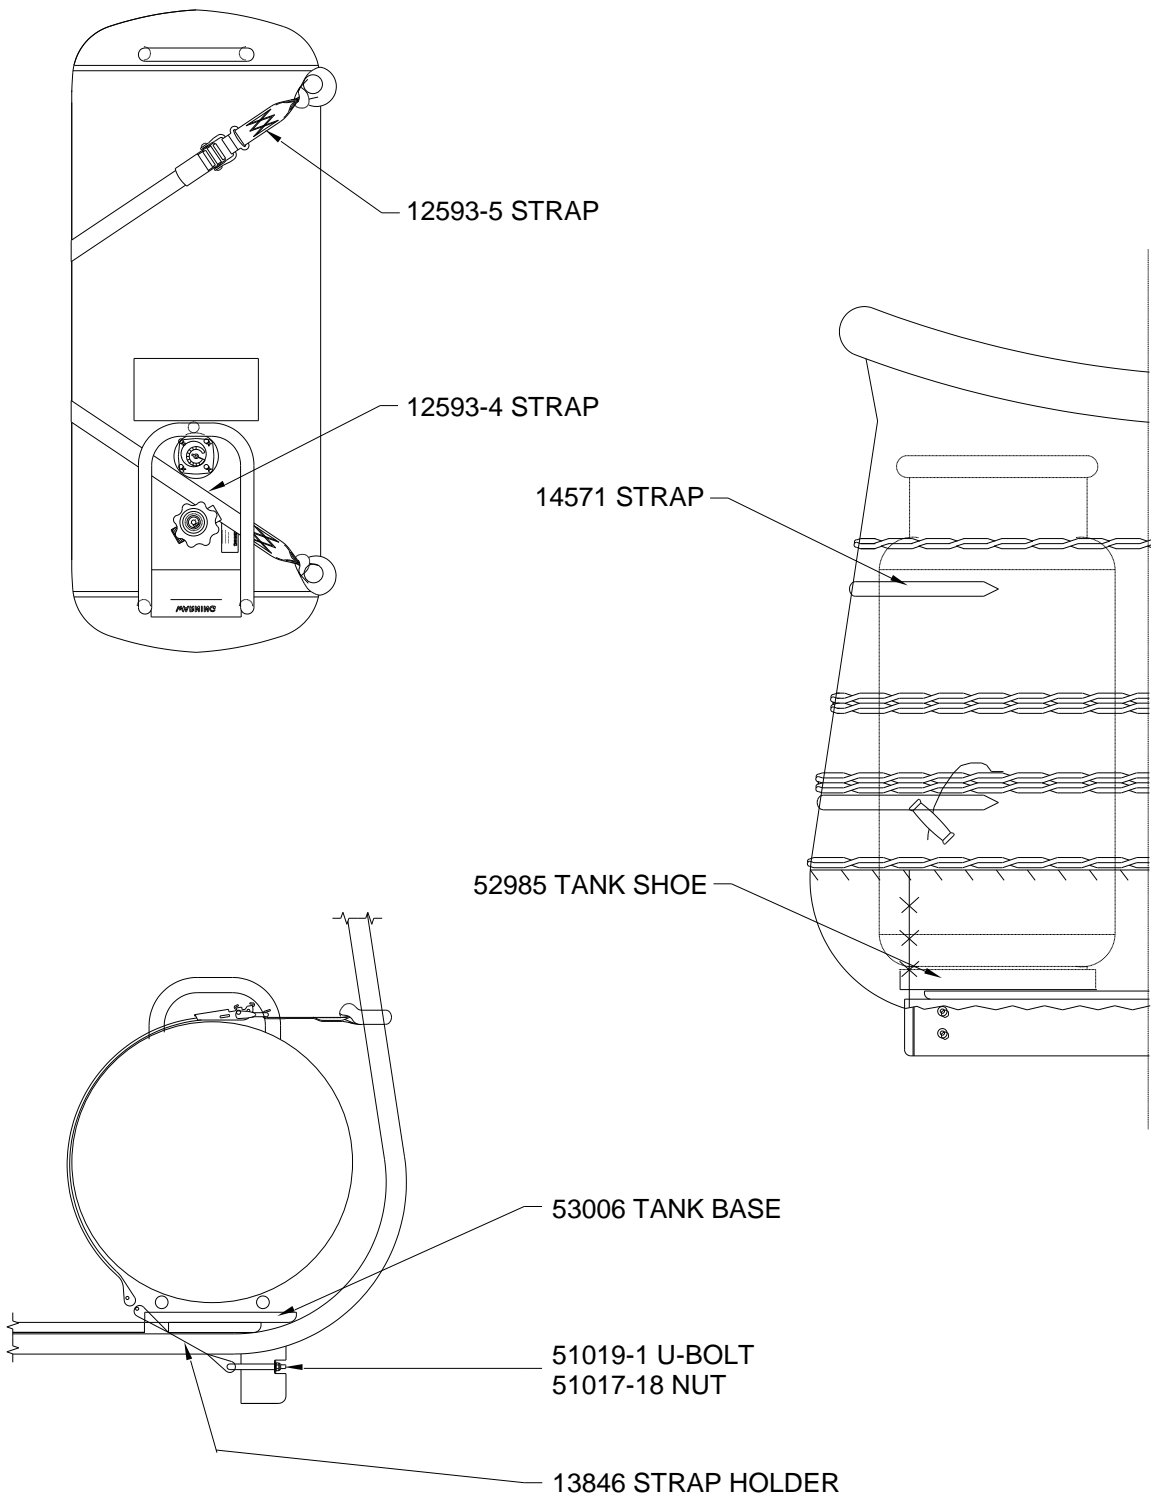

Figure CWS2