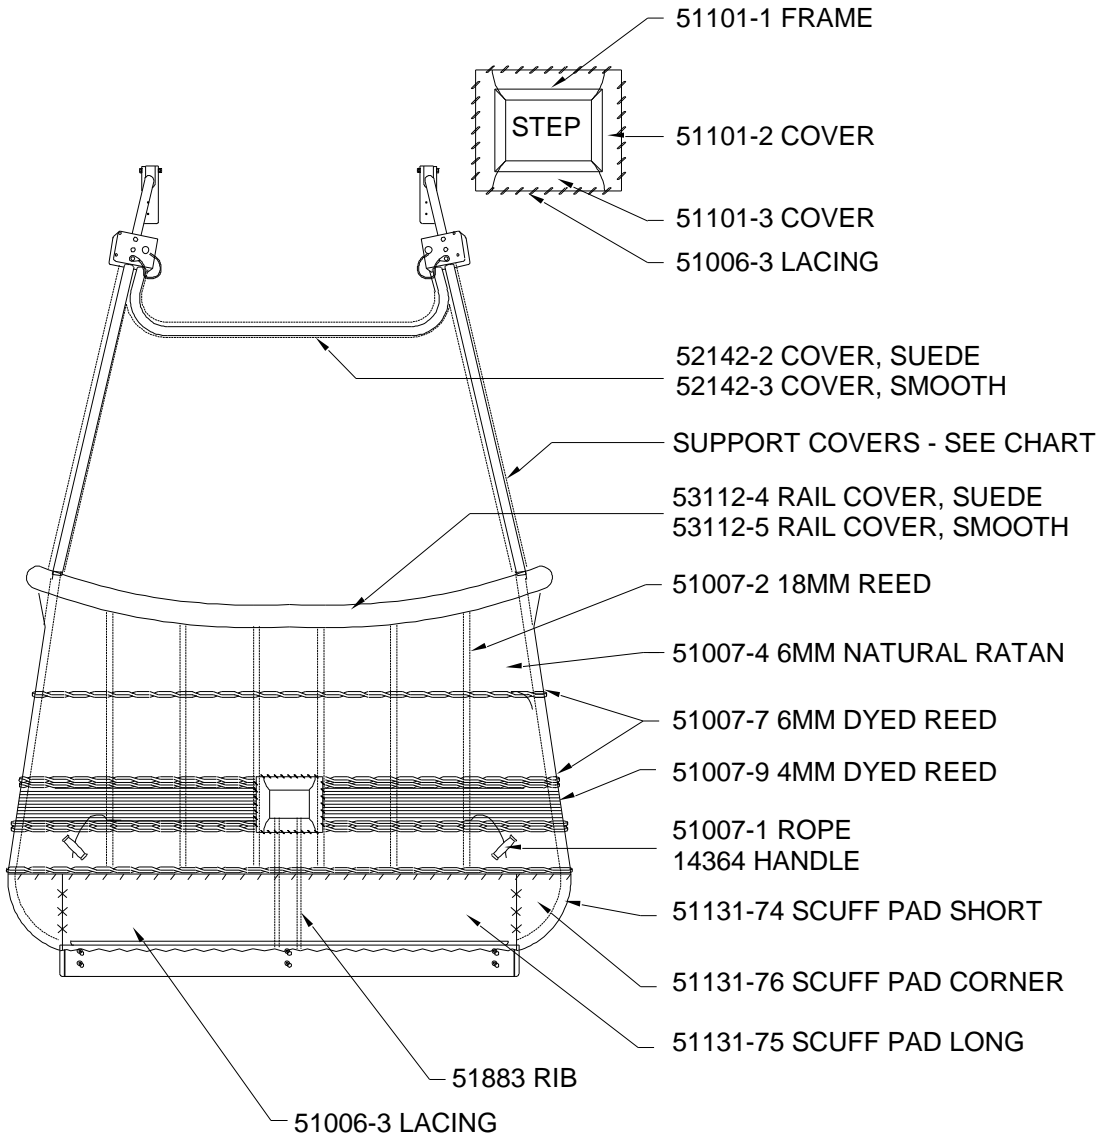

CORNER #	SUPPORT TUBE COVER PART NUMBER			
1	52144-1 SUEDE 52144-4 SMOOTH	52144-1 SUEDE 52144-4 SMOOTH	52144-1 SUEDE 52144-4 SMOOTH	52144-1 SUEDE 52144-4 SMOOTH
2	52144-2 SUEDE 52144-5 SMOOTH	52144-2 SUEDE 52144-5 SMOOTH	52143-2 SUEDE 52143-6 SMOOTH	52143-2 SUEDE 52143-6 SMOOTH
3	52143-1 SUEDE 52143-5 SMOOTH	52143-1 SUEDE 52143-5 SMOOTH	52143-1 SUEDE 52143-5 SMOOTH	52144-1 SUEDE 52144-4 SMOOTH
4	52143-2 SUEDE 52143-6 SMOOTH	52143-2 SUEDE 52143-6 SMOOTH	52143-2 SUEDE 52143-6 SMOOTH	52143-2 SUEDE 52143-6 SMOOTH
FUEL SYSTEM	DUAL BURNER H-20 TANKS	DUAL BURNER H-20 / V-15 TANKS	SINGLE BURNER V-15 TANKS	DUAL BURNER V-15 TANKS