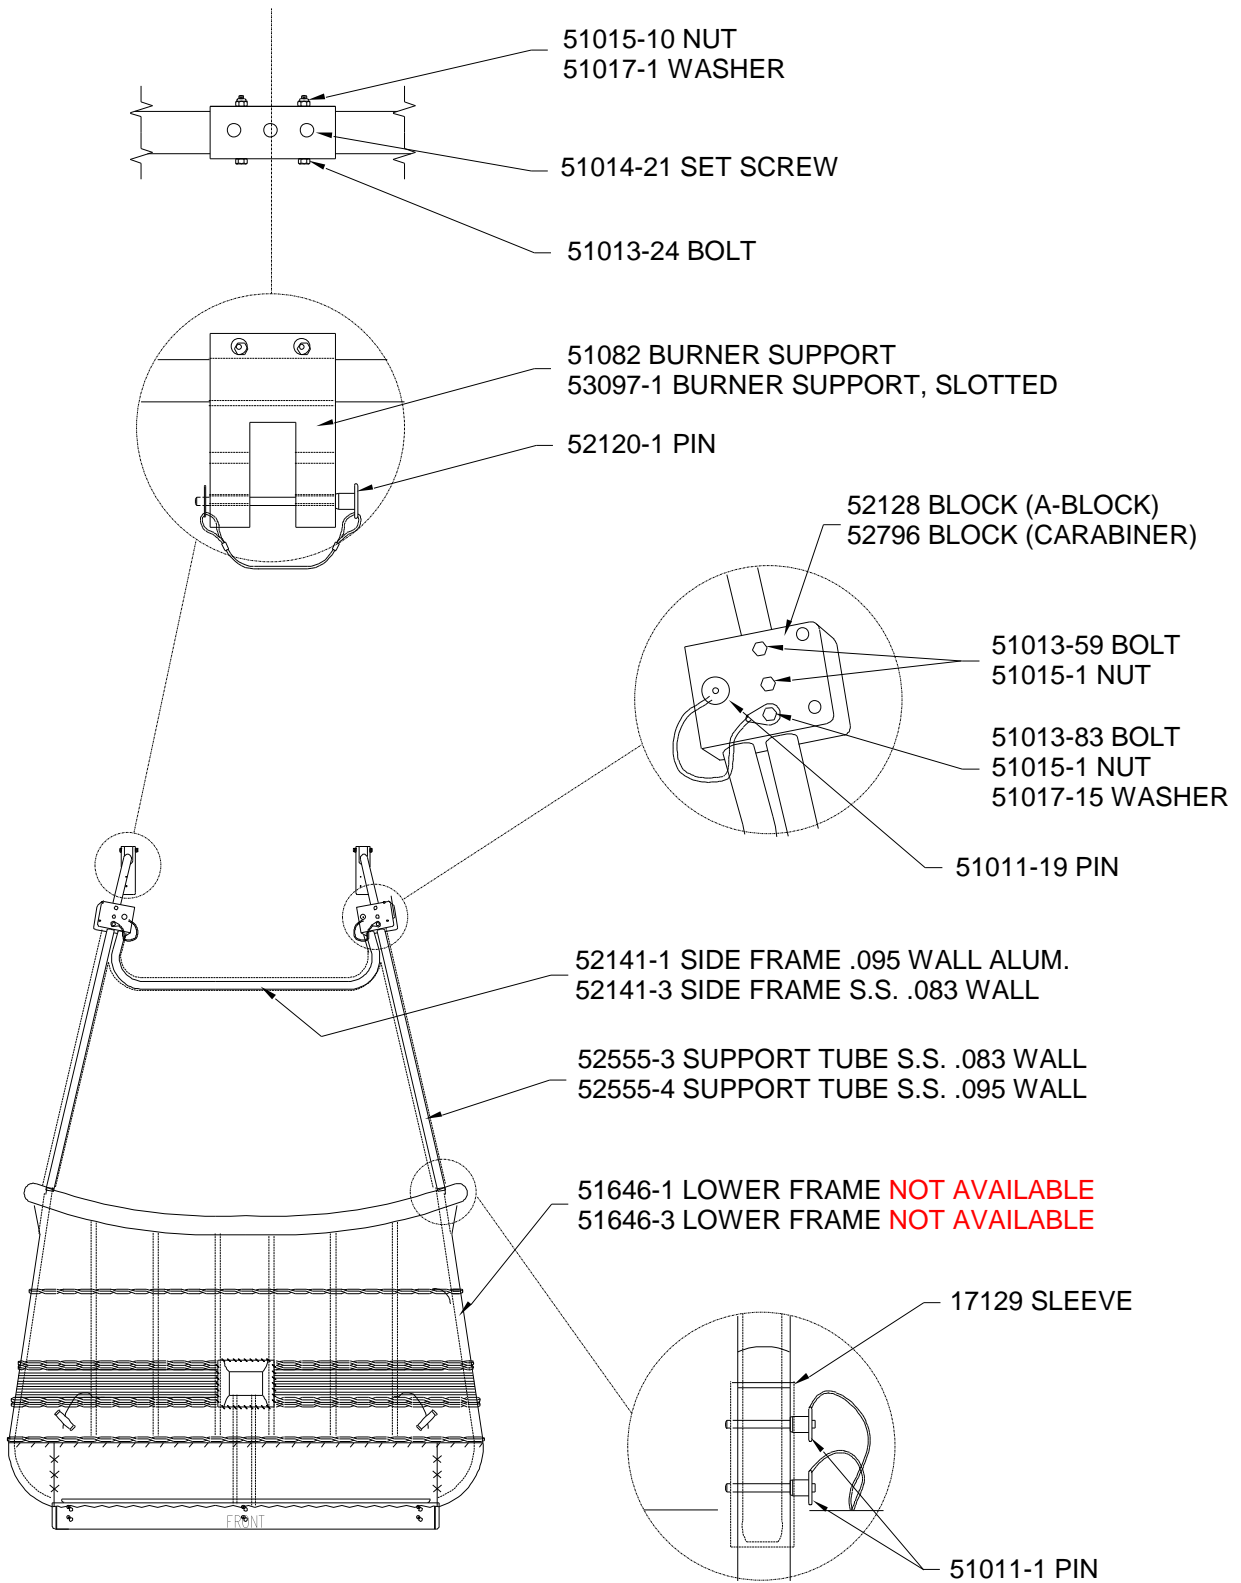

PART NUMBER		DESCRIPTION	PRICES	UNITS
ARP52141	- 3	SIDE FRAME CWS 4 PT S.S.		EA.
ARP52142	- 2	COVER, SUEDE LEATHER SIDE FRAME CWS		EA.
ARP52142	- 3	COVER, SMOOTH LEATHER SIDE FRAME CWS		EA.
ARP52143	- 1	COVER, SUEDE LEATHER SUPPORT TUBE CW/CWS/RWSW W/O FLAP #3		EA.
ARP52143	- 2	COVER, SUEDE LEATHER SUPPORT TUBE CW/CWS/RWSW W/O FLAP #2&4		EA.
ARP52143	- 5	COVER, SMOOTH LEATHER SUPPORT TUBE CW/CWS/RWSW W/O FLAP #3		EA.
ARP52143	- 6	COVER, SMOOTH LEATHER SUPPORT TUBE CW/CWS/RWSW W/O FLAP #2&4		EA.
ARP52144	- 1	COVER, SUEDE LEATHER SUPPORT TUBE CW/CWS/RWSW #1 & 3 W/FLAP		EA.
ARP52144	- 2	COVER, SUEDE LEATHER SUPPORT TUBE CW/CWS/RWSW #2 W/FLAP		EA.
ARP52144	- 4	COVER, SMOOTH LEATHER SUPPORT TUBE CW/CWS/RWSW #1 & 3 W/FLP		EA.
ARP52144	- 5	COVER, SMOOTH LEATHER SUPPORT TUBE CW/CWS/RWSW #2 W/FLAP		EA.
ARP52161		RETAINER TAB ONLY		EA.
ARP52163		QUICK RELEASE PIN WITH RETAINER		EA.
ARP52249		FIRE EXTINGUISHER POUCH		EA.
ARP52287		STRAP ASSEMBLY, 10 GAL TANK		EA.
ARP52291	- 1	TANK COVER H20		EA.
ARP52315		BRACKET, SKID INNER		EA.
ARP52403		POLY CARBONATE WICKER SPLICE		EA.
ARP52412	- 2	SKID GUARD, POLY CW SHORT SIDE		EA.
ARP52413		SKID GUARD, POLY CWS LONG SIDE		EA.
ARP52479		FIRE EXTINGUISHER		EA.
ARP52541		SKID, SHORT CW/CWS		EA.
ARP52547		SKID, CENTER CW/CWS NEW		EA.
ARP52550		SKID, LONG CWS NEW		EA.
ARP52555	- 3	SUPPORT TUBE, CW/CWS SS .083 WALL 4 PT		EA.
ARP52557		FLOOR, CWS - ALL		EA.
ARP52796		SUPPORT FITTING, 4 PT CARABINER		EA.
ARP52985	- 1	TANK SHOE		EA.
ARP53006		TANK BASE HORIZONTAL		EA.
ARP53013	- 2	CW, CWS SUPPORT TUBE CABLE (SERVICE BULLETIN #133)		EA.
ARP53044	- 2	SEAT, H-20 SMOOTH (LEFT)		EA.
ARP53044	- 3	SEAT, H-20 SMOOTH (RIGHT)		EA.
ARP53097	- 1	BURNER SUPPORT FITTING, SLOTTED		EA.
ARP53112	- 4	COVER, RAIL CWS SUEDE		EA.
ARP53112	- 5	COVER, RAIL CWS SMOOTH		EA.

Figure CWS1

Figure CWS2

Figure CWS3

Figure CWS4