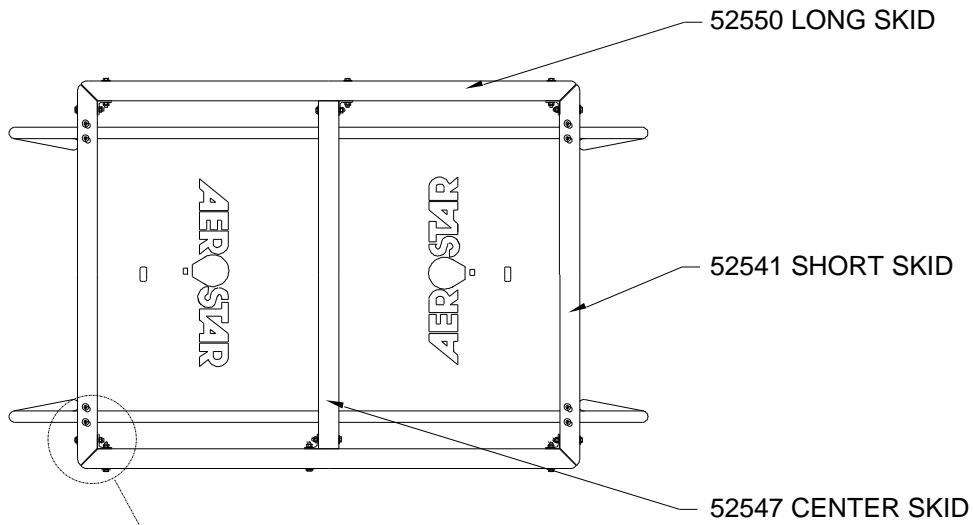

PART NUMBER		DESCRIPTION	PRICES	UNITS
ARP52141	- 3	SIDE FRAME CWS 4 PT S.S.		EA.
ARP52142	- 2	COVER, SUEDE LEATHER SIDE FRAME CWS		EA.
ARP52142	- 3	COVER, SMOOTH LEATHER SIDE FRAME CWS		EA.
ARP52143	- 1	COVER, SUEDE LEATHER SUPPORT TUBE CW/CWS/RWSW W/O FLAP #3		EA.
ARP52143	- 2	COVER, SUEDE LEATHER SUPPORT TUBE CW/CWS/RWSW W/O FLAP #2&4		EA.
ARP52143	- 5	COVER, SMOOTH LEATHER SUPPORT TUBE CW/CWS/RWSW W/O FLAP #3		EA.
ARP52143	- 6	COVER, SMOOTH LEATHER SUPPORT TUBE CW/CWS/RWSW W/O FLAP #2&4		EA.
ARP52144	- 1	COVER, SUEDE LEATHER SUPPORT TUBE CW/CWS/RWSW #1 & 3 W/FLAP		EA.
ARP52144	- 2	COVER, SUEDE LEATHER SUPPORT TUBE CW/CWS/RWSW #2 W/FLAP		EA.
ARP52144	- 4	COVER, SMOOTH LEATHER SUPPORT TUBE CW/CWS/RWSW #1 & 3 W/FLP		EA.
ARP52144	- 5	COVER, SMOOTH LEATHER SUPPORT TUBE CW/CWS/RWSW #2 W/FLAP		EA.
ARP52161		RETAINER TAB ONLY		EA.
ARP52163		QUICK RELEASE PIN WITH RETAINER		EA.
ARP52249		FIRE EXTINGUISHER POUCH		EA.
ARP52287		STRAP ASSEMBLY, 10 GAL TANK		EA.
ARP52291	- 1	TANK COVER H20		EA.
ARP52315		BRACKET, SKID INNER		EA.
ARP52403		POLY CARBONATE WICKER SPLICE		EA.
ARP52412	- 2	SKID GUARD, POLY CW SHORT SIDE		EA.
ARP52413		SKID GUARD, POLY CWS LONG SIDE		EA.
ARP52479		FIRE EXTINGUISHER		EA.
ARP52541		SKID, SHORT CW/CWS		EA.
ARP52547		SKID, CENTER CW/CWS NEW		EA.
ARP52550		SKID, LONG CWS NEW		EA.
ARP52555	- 3	SUPPORT TUBE, CW/CWS SS .083 WALL 4 PT		EA.
ARP52557		FLOOR, CWS - ALL		EA.
ARP52796		SUPPORT FITTING, 4 PT CARABINER		EA.
ARP52985	- 1	TANK SHOE		EA.
ARP53006		TANK BASE HORIZONTAL		EA.
ARP53013	- 2	CW, CWS SUPPORT TUBE CABLE (SERVICE BULLETIN #133)		EA.
ARP53044	- 2	SEAT, H-20 SMOOTH (LEFT)		EA.
ARP53044	- 3	SEAT, H-20 SMOOTH (RIGHT)		EA.
ARP53097	- 1	BURNER SUPPORT FITTING, SLOTTED		EA.
ARP53112	- 4	COVER, RAIL CWS SUEDE		EA.
ARP53112	- 5	COVER, RAIL CWS SMOOTH		EA.

Figure CWS1

Figure CWS2

Figure CWS3

Figure CWS4